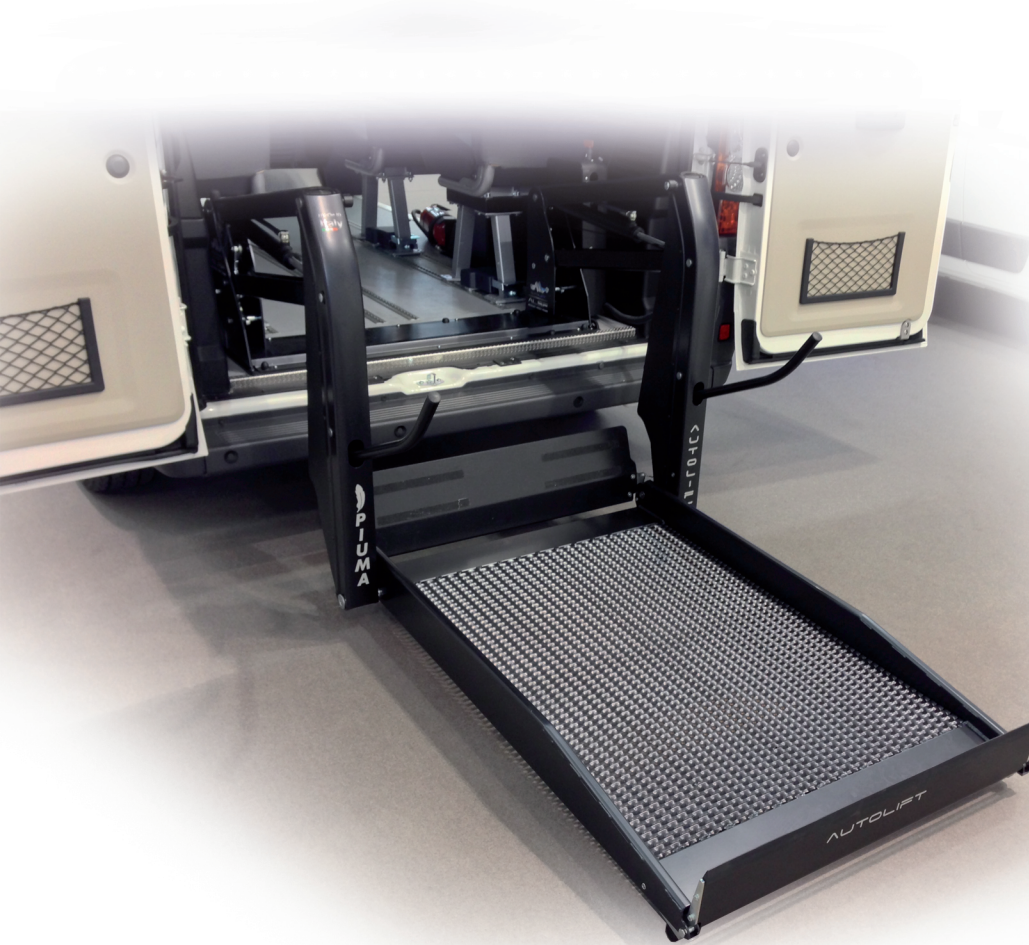

The feather light all aluminum lift

PIUMA

MODEL BAI1401

LIFT PIUMA Model BAI 1401

- 100% aluminum
- Solid platform
- Corrosion free
- Very light structure

Lighter than

Lower fuel
consumption

Environment
friendly

100%
recyclable

Lift Specification

Model	BAI1401
Loading capacity	350 kg
Own weight	99 kg
Platform Dimension	900 x 1400 mm
Max. Floor Height	920 mm
Emergency auxiliary manual pump and lowering valve	

made in
Italy

ALSF
AUTOLIFT SPACE FRAME

BY AUTOLIFT