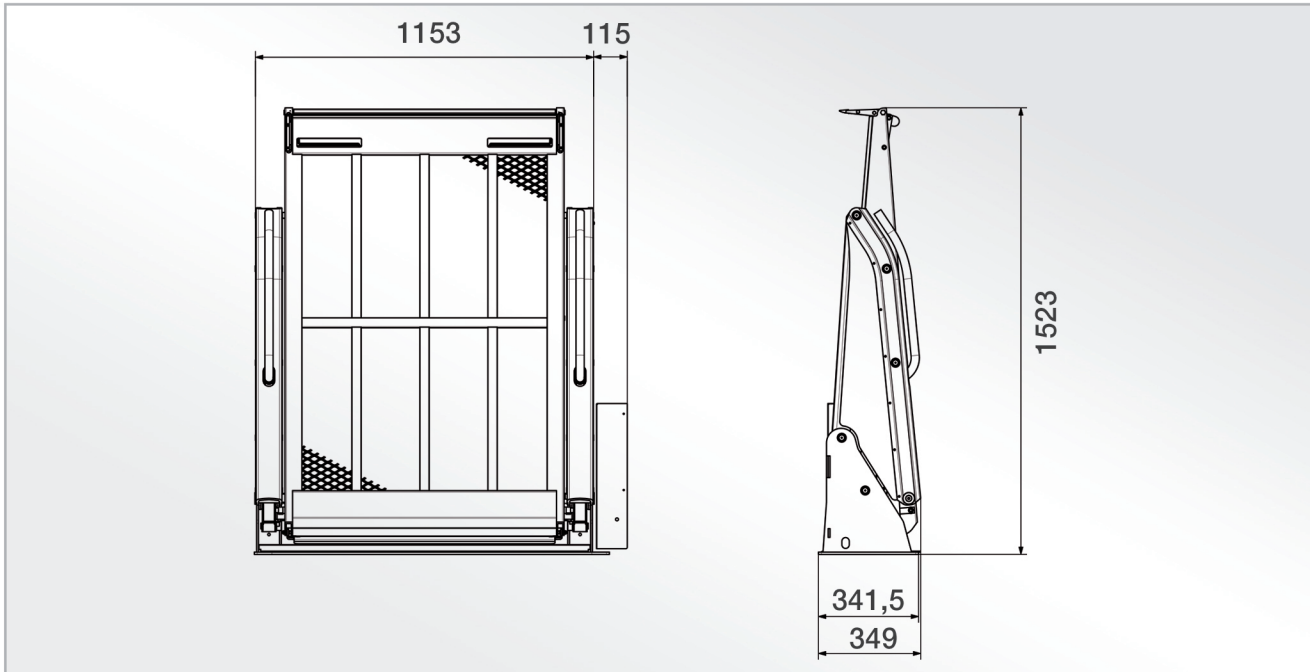

The feather light all aluminum lift

PIUMA

MODEL BAI1401

LIFT PIUMA Model BAI 1401

- 100% aluminum
- Solid platform
- Corrosion free
- Very light structure

Lighter than

Lower fuel
consumption

Environment
friendly

100%
recyclable

Lift Specification

Model	BAI1401
Loading capacity	350 kg
Own weight	99 kg
Platform Dimension	900 x 1400 mm
Max. Floor Height	920 mm
Emergency auxiliary manual pump and lowering valve	

made in
Italy