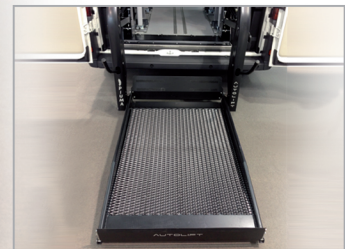

The feather light all aluminum lift

PIUMA

MODEL BAI1401

LIFT PIUMA Model BAI 1401

- 100% aluminum
- Solid platform
- Corrosion free
- Very light structure

Lighter than

Lower fuel
consumption

Environment
friendly

100%
recyclable

Lift Specification

Model	BAI1401
Loading capacity	350 kg
Own weight	99 kg
Platform Dimension	900 x 1400 mm
Max. Floor Height	920 mm
Emergency auxiliary manual pump and lowering valve	

made in
Italy