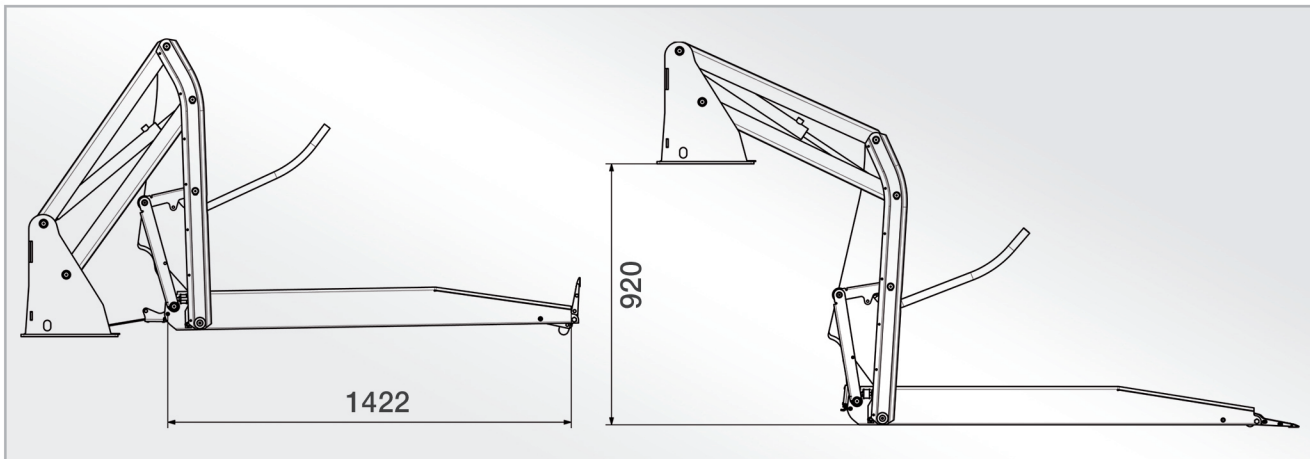

The feather light all aluminum lift

PIUMA

MODEL BAI1401

LIFT PIUMA Model BAI 1401

- 100% aluminum
- Solid platform
- Corrosion free
- Very light structure

Lighter than

Lower fuel
consumption

Environment
friendly

100%
recyclable

Lift Specification

Model	BAI1401
Loading capacity	350 kg
Own weight	99 kg
Platform Dimension	900 x 1400 mm
Max. Floor Height	920 mm
Emergency auxiliary manual pump and lowering valve	

made in
Italy